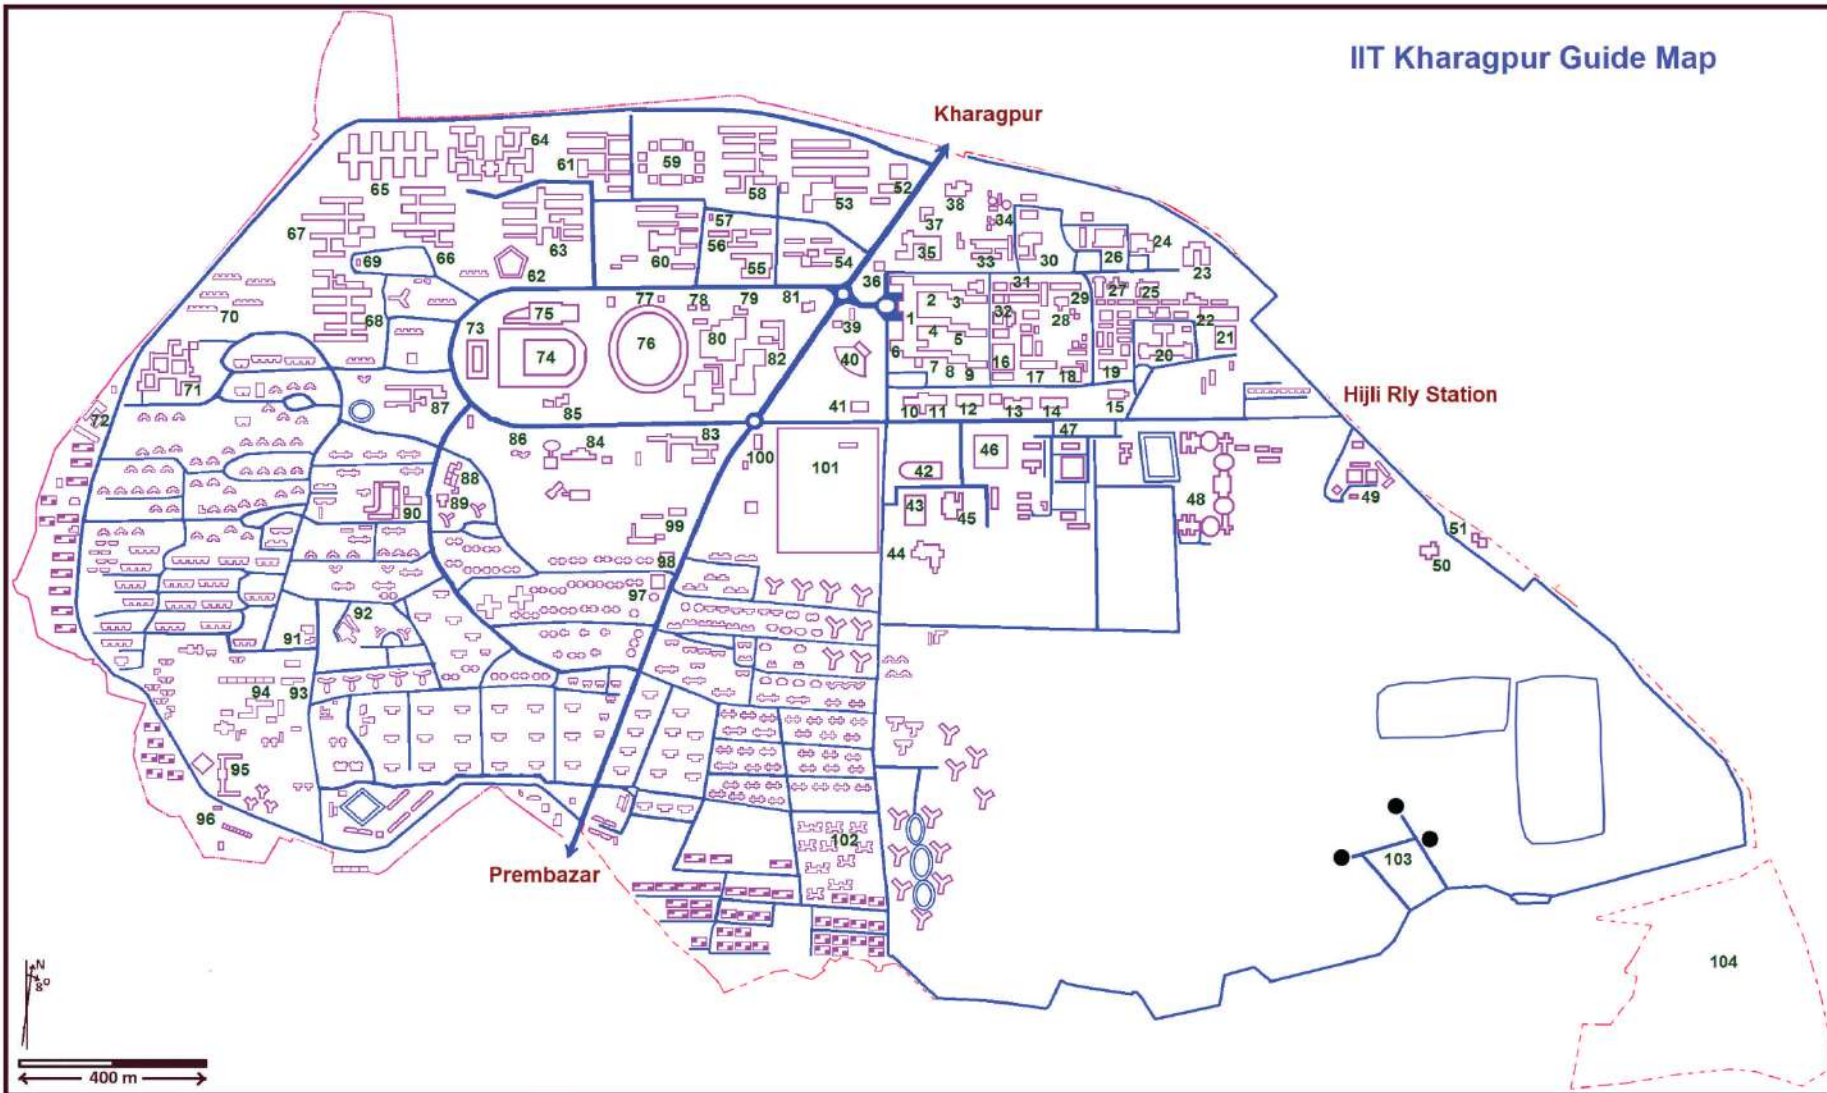

# IIT Kharagpur Guide Map

- 62 H J B Hall
- 63 J C B Hall
- 64 MMM Hall
- 65 L B S Hall
- 66 Patel Hall
- 67 Nehru Hall
- 68 Azad Hall
- 69 Krishna Travels
- 70 Z H Hall
- 71 B R A Hall
- 72 NCC
- 73 Swimming Pool
- 74 Lake
- 75 Gymkhana
- 75 Axis Bank ATM
- 76 Jnan Ghosh Stadium
- 77 Vegeis
- 78 CCD
- 78 Heritage
- 78 Saraj Travels
- 79 HMC Office
- 80 R L B Hall
- 81 Police Out Post
- 82 IG-SN-MT Halls
- 83 S Nivedita Hall
- 84 Tech. Guest House
- 85 Technology Club
- 86 Director's Bunglow
- 87 Hospital
- 88 Kazi Nazrul Manch
- 89 Staff Club
- 90 SBI ATM
- 90 Tech. Market
- 90 PNB
- 91 Hijli Tel. Exchange
- 92 D A V Model School
- 92 St. Agnes Shool
- 94 Hijli High School
- 95 Kendriya Vidyalaya
- 96 Petrol Pump
- 97 Dreamland
- 98 Sahara
- 99 V Guest House
- 100 SBI ATM
- 100 Tikka
- 101 Tata Sports Complex
- 102 VSRC
- 103 Helipads
- 104 BCR Medical Inst.